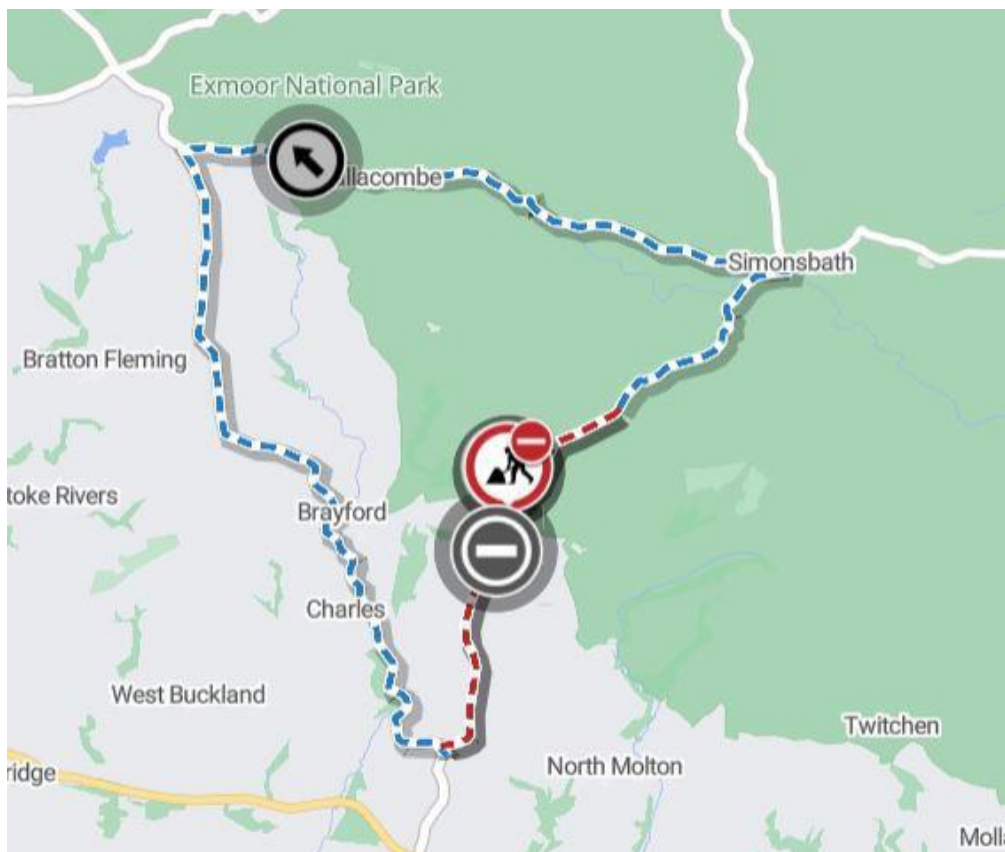

**ORD2301948: Patching works:
Road from Kinsford Gate Cross to Northland Cross**

Friday 16th August 2024

Devon Highways will be carrying out patching works on the Road from Kinsford Gate Cross to Northland Cross between Thursday 5th – Tuesday 17th September 2024.

We will be working in three sections due to the length of the works' site:

- Kinsford Gate Cross to Yarde Down Cross
- Yarde Down Cross to Molland Cross
- Molland Cross to Northland Cross

Due to the nature of the works a road closure is required on the section where we are working and the diversionary route for traffic will be signposted and advance signs will also be placed on the Highway. Emergency access will be maintained, as well as access for residents.

Please see the road closure and works area highlighted in red on the map below, there will be a signed diversion route which is shown on the map in blue. Drivers with local knowledge will be able to use alternative side roads but these will not be publicly advertised for safety.